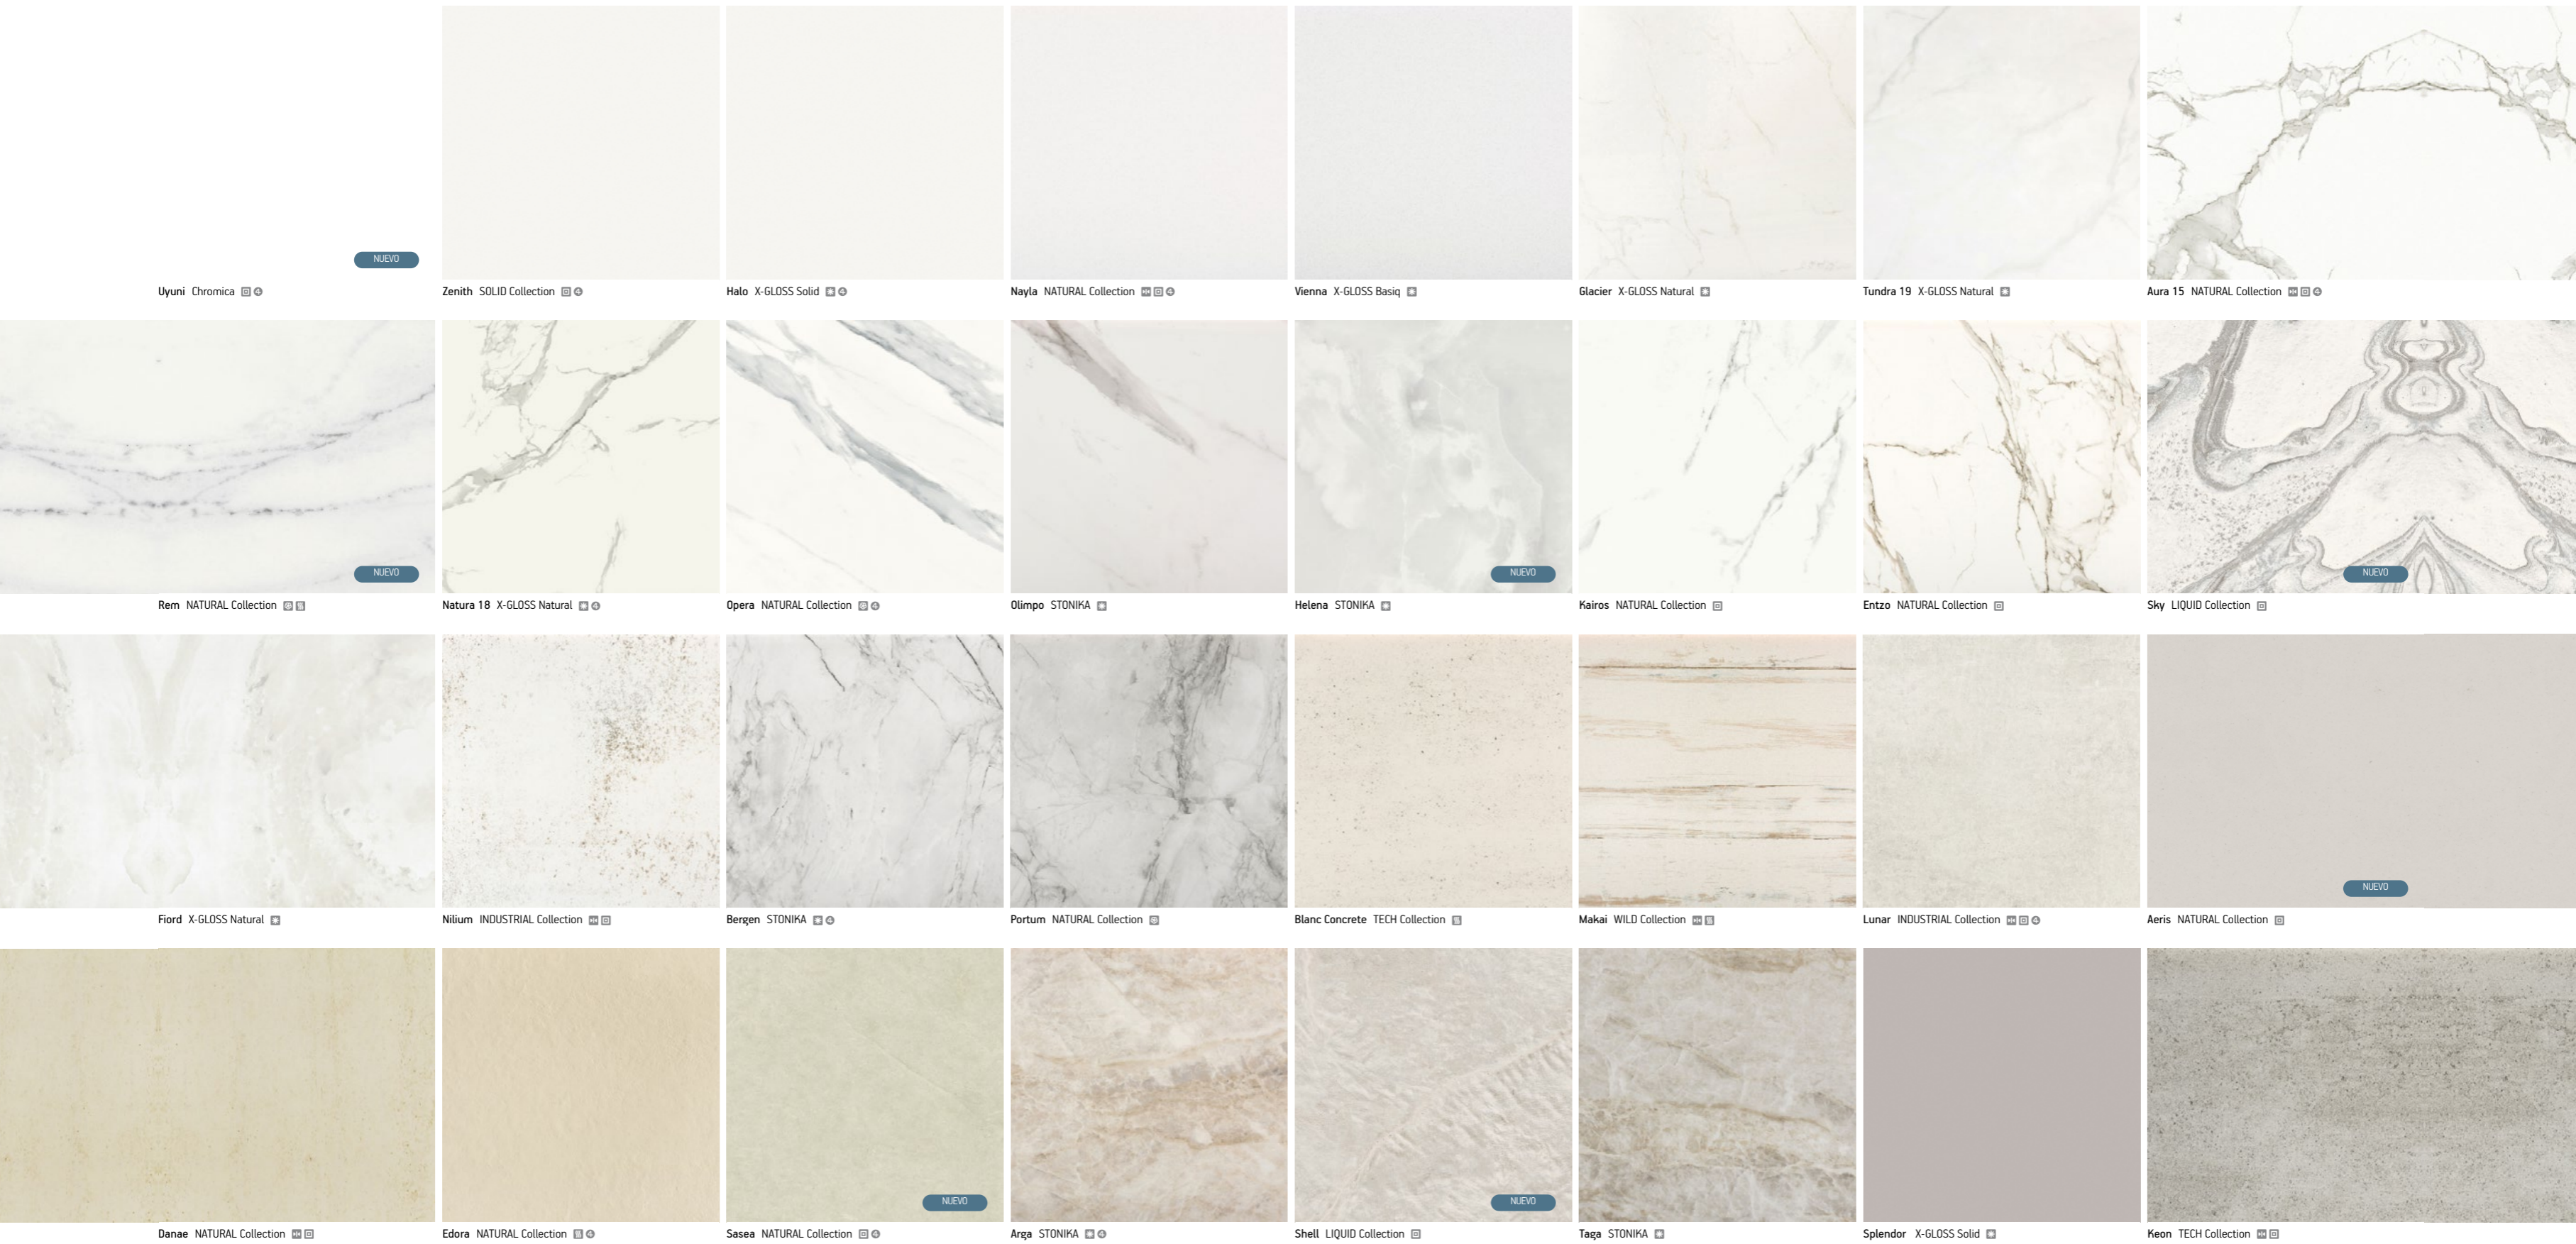

Uyuni Chromica

NUEVO

Zenith SOLID Collection

Halo X-GLOSS Solid

Nayla NATURAL Collection

Vienna X-GLOSS Basic

Glacier X-GLOSS Natural

Tundra 19 X-GLOSS Natural